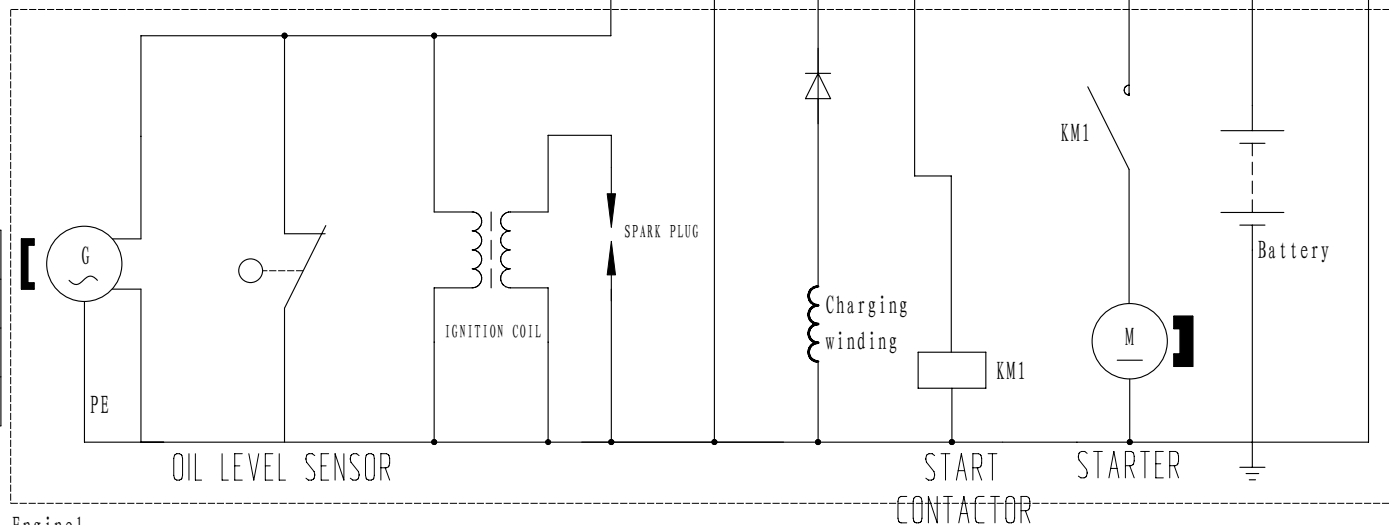

ELECTROMAGNETIC VALVE CARBURETOR

Aurora Generators
www.EmergencyPower.com

	E	B	BAT	IG	ST	FS	G
OFF	●	●				●	●
ON			●	●			
START			●	●	●		

Engine1

START CONTACTOR

STARTER

Battery

Panel

Drawn :
Verified :
Approved :

SUBJECT: YJ0002
ETL

RATED POWER : 2.5KW
RATED VOLTAGE : 120V/240V
FREQUENCY : 60Hz

TITLE : Generator Electrical schematic diagram
TYPE : EL3000

DRAWING

REV	DATE	OBSERVATIONS